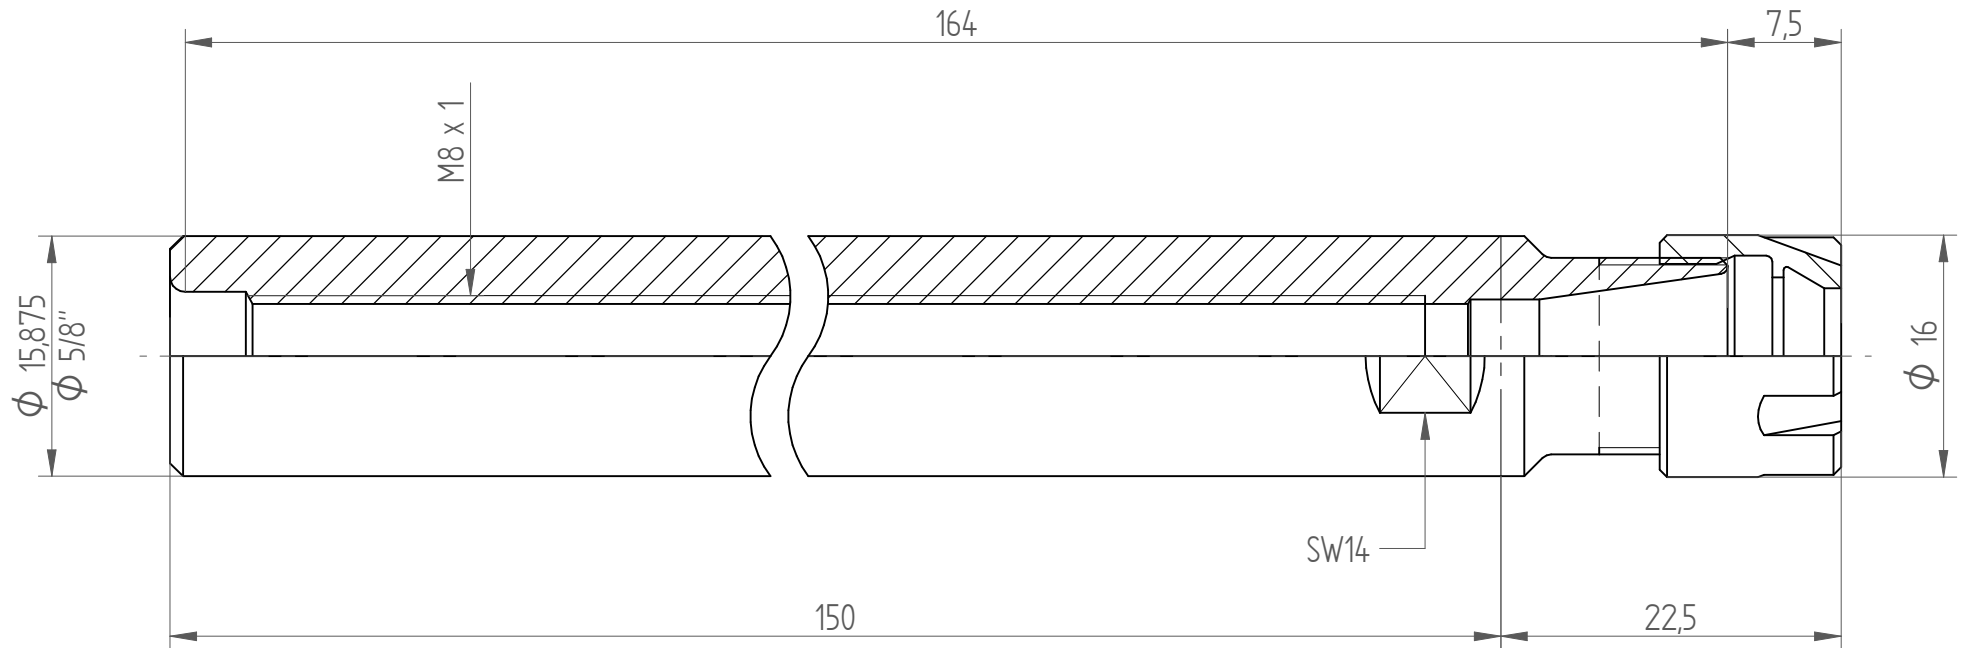

Swiss
Precision
Tools

REGO-FIX®

REGO-FIX AG
Obermattweg 60
4456 Tenniken / Switzerland

Phone +41 61 976 14 66
Fax +41 61 976 14 14
www.rego-fix.com

This is a non-controlled copy. All information given herein is subject to change without notice

The information given herein has been carefully checked and is believed to be correct. REGO-FIX, however, assumes no responsibility or liability for any errors, inaccuracies or omissions that may appear in this drawing

This document is subject to copyright laws. No part of this document may be reproduced or transmitted in any form or any means, electronic or mechanic, for any purpose, without the express written permission of REGO-FIX

Type : CYL5/8"x150_ER11M
Part No. : 261621191
Date : 11.02.2015
Scale : 2:1